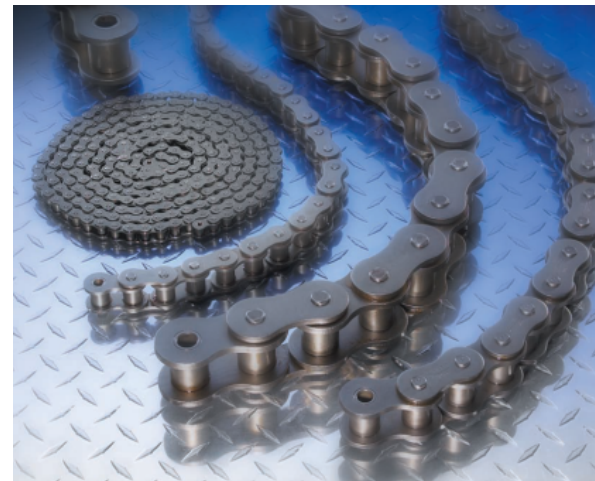

Oilfield equipment, supplies, and procurement services since 1993

www.a-zironandsteelcompany.world

FLOWLINE PRODUCTS

A Caterpillar Company

SPM™ Oil & Gas

A Caterpillar Company

Hammer Unions Hammerseal Unions Plug Valves Air Unions Frac Pump Parts

Union Blinds Tees/Crosses Crossovers Swivel Joints Hose Loops

Leading manufacturer of pressure pipe unions and flowline products

www.a-zironandsteelcompany.world

ROLLER CHAIN

RENOLD

Superior Chain Technology

Link-Belt®

OILFIELD ROLLER CHAIN

7F-0020

API 7F Certified roller chain and links in stock and cut to exact size

www.a-zironandsteelcompany.world

OTECO PRODUCTS

MANIFOLD FITTINGS

PIPE & KELLY WIPERS

PRESSURE GAUGES

BALANCING & PULL BACK STRAPS

MODEL 72 GATE VALVES

BOX WRENCHES

MODEL DM GATE VALVES

RESET RELIEF VALVE (RRV)

CHAIN CONNECTORS

BLADDERS AND ACCESSORIES